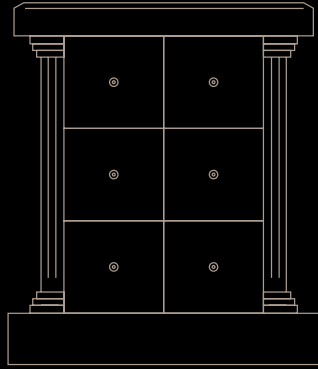

INTERNAL DIMENSIONS

WIDTH ————— 11 3/4" | 29.84 CM
 HEIGHT ————— 13 3/4" | 34.93 CM
 DEPTH ————— 8 1/2" | 21.59 CM

EXTERNAL DIMENSIONS

WIDTH ————— 18" | 45.72 CM
 HEIGHT ————— 22" | 55.88 CM
 DEPTH ————— 14" | 35.56 CM

INTERNAL DIMENSIONS

WIDTH ————— 16 3/4" | 42.55 CM

HEIGHT ————— 14" | 35.56 CM

DEPTH ————— 8 1/2" | 21.59 CM

EXTERNAL DIMENSIONS

WIDTH ————— 42" | 106.68 CM

HEIGHT ————— 24 1/2" | 60.96 CM

DEPTH ————— 14" | 35.56 CM

TRANSPORTABLE

For more information, please see page 09.

PRESTIGE

STANDARD
MODEL
SMALL

LEXAN GLASS
MODEL
SMALL

Family

- 1-SIDE MODEL
- MAXIMUM OF 8 DOORS
- LEXAN DOOR AVAILABLE

OPTIONAL