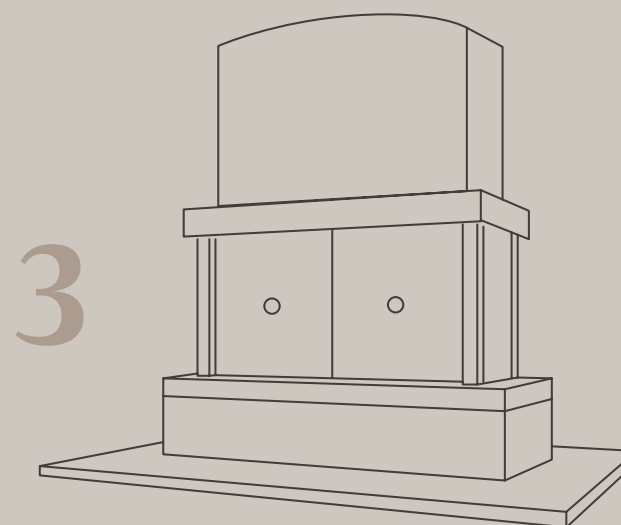

3
REPLACE THE BASE
WITH A TRADITIUM®
COLUMBARIUM BASE