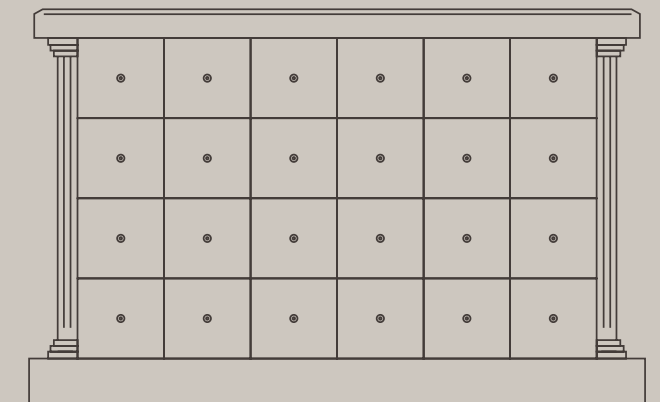

Community
VARIABLE
P.27

TRADITIUM
by GIBSON

VISIT OUR
COMPLETE RANGE AT
TRADITIUMCANADA.COM