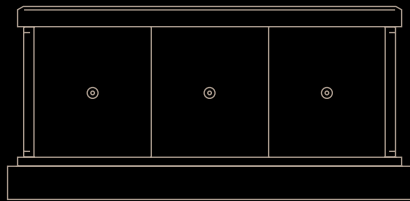

STANDARD MODEL

- 3 GRANITE DOORS
- 3 ALUMINUM SEALING DOORS
- 6 LOCKS
- 6 KEYS
- 3 ALUMINUM ROSETTES
- 1 SECURITY TOOL AND SCREWS

LEXAN GLASS MODEL

- 6 LOCKS
- 6 KEYS
- 6 ALUMINUM ROSETTES
- 1 SECURITY TOOL AND SCREWS

OPTIONAL

Oversized model available.
4 inches (10 cm) of additional depth.

*The quantity of urns varies in accordance with their dimensions.

STANDARD MODEL

Triple

3-DOOR
COLUMBARIUM

DESIGNED FOR
3 TO 6 URNS*

INTERNAL DIMENSIONS

WIDTH ————— 15 1/2" | 39.37 CM
HEIGHT ————— 13 3/4" | 34.93 CM
DEPTH ————— 8 1/2" | 21.59 CM

EXTERNAL DIMENSIONS

WIDTH ————— 54" | 137.16 CM
HEIGHT ————— 24 1/2" | 62.23 CM
DEPTH ————— 14" | 35.56 CM

IMPORTANT

Ensure that the dimensions of the urns you wish to place inside the niche are compliant with the interior dimensions mentioned above.

LEXAN GLASS MODEL