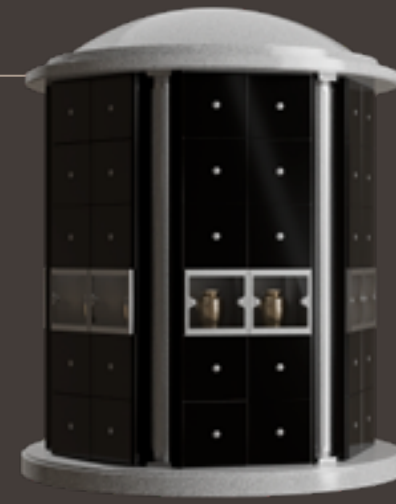

LOYALTY GUARANTEE

At TRADITIUM®, we don't just settle for building the best columbaria; we also offer the best industry guarantees. Our standard 15-year warranty is not only the most extensive, it is also renewable for an additional 15 years thanks to our loyalty clause. Furthermore, by choosing to acquire additional columbaria, our customers have the opportunity to extend indefinitely their warranty.

At TRADITIUM®, we understand the importance of quality and peace of mind in such difficult times. That's why we are committed to providing products and services that exceed our customers' expectations while maintaining the highest standards of excellence and integrity.

INTERNAL DIMENSIONS OF NICHES

WIDTH ——— 14" | 35.56 CM
HEIGHT ——— 14" | 35.56 CM
DEPTH ——— 14" | 35.56 CM

Each niche is equipped with a watertight sealing door with double locks and security screws. Additionally, there is a granite door for the protection and personalization of the commemorated individual.

Make sure that the dimensions of the urns you intend to place inside the niche are in accordance with the interior dimensions mentioned.

72-DOOR – ROUND MODEL

ROUND MODEL

- 5-SIDED MODEL
- 6-SIDED MODEL
- LEXAN DOOR AVAILABLE

Refer to the tables on the next page for more information.